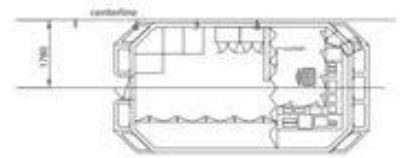

PRINCIPAL DIMENSIONS

Length o.a	36.46m
Breadth o.a	11.04m
Draft	1.05 - 1.6m
GRT	282
NRT	84
Clear Deck	180m ²
Max. Deck Load	2.5 ton/m ²

MISCELLANEOUS

Hydraulic Deck Cranes	HEILA 140 tm, 10 tons at 12.25m Aft crane 0.7 tons at 6m
Towing Winch	23.5 tons
Tugger Winch	10 tons

ALMA CONQUEST

Multipurpose Workboat

Deckstore

Deckhouse

Wheelhouse

OVERALL DIMENSIONS | DIMENSIONI DI INGOMBRO

ALMA SHIPPING

Head office: 26 avenue de Saint Cloud 78000 Versailles