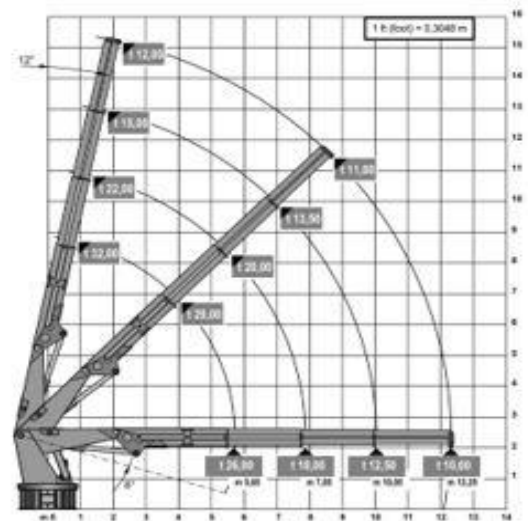

ALMA CONQUEST

Multipurpose Workboat

Deckstore

Deckhouse

Wheelhouse

OVERALL DIMENSIONS | DIMENSIONI DI INGOMBRO

ALMA SHIPPING

Head office: 26 avenue de Saint Cloud 78000 Versailles