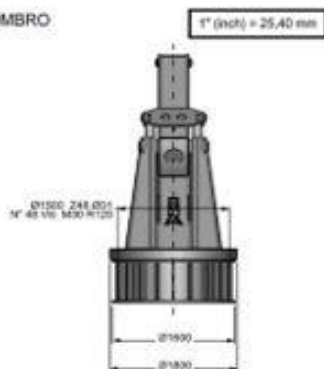

ALMA CONQUEST

Multipurpose Workboat

Deckstore

Deckhouse

Wheelhouse

OVERALL DIMENSIONS | DIMENSIONI DI INGOMBRO

ALMA SHIPPING

Head office: 26 avenue de Saint Cloud 78000 Versailles