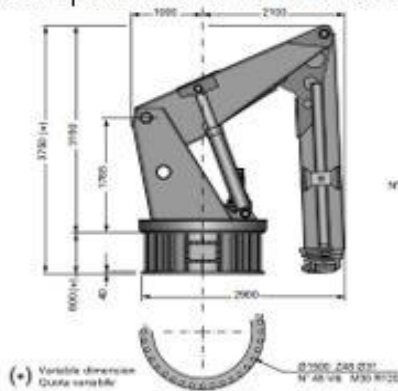

PRINCIPAL DIMENSIONS

Length o.a	36.46m
Breadth o.a	11.04m
Draft	1.05 - 1.6m
GRT	282
NRT	84
Clear Deck	180m ²
Max. Deck Load	2.5 ton/m ²

MISCELLANEOUS

Hydraulic Deck Cranes	HEILA 140 tm, 10 tons at 12.25m Aft crane 0.7 tons at 6m
Towing Winch	23.5 tons
Tugger Winch	10 tons

ALMA CONQUEST

Multipurpose Workboat

Deckstore

Deckhouse

Wheelhouse

OVERALL DIMENSIONS | DIMENSIONI DI INGOMBRO

ALMA SHIPPING

Head office: 26 avenue de Saint Cloud 78000 Versailles