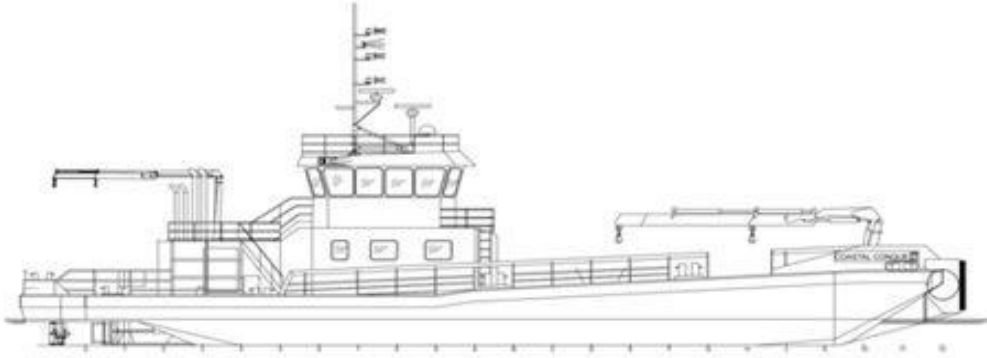

ALMA CONQUEST

Multipurpose Workboat

Deckstore

Deckhouse

Wheelhouse

OVERALL DIMENSIONS | DIMENSIONI DI INGOMBRO

ALMA SHIPPING

Head office: 26 avenue de Saint Cloud 78000 Versailles