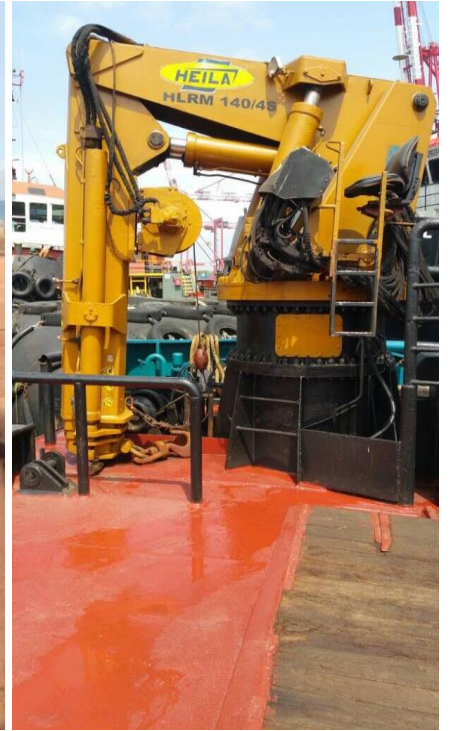

ALMA CONQUEST

Multipurpose Workboat

ALMA SHIPPING

Head office: 26 avenue de Saint Cloud 78000 Versailles

www.almashipping.com / chartering@almashipping.com

*Details are believed
to be correct but
cannot be guaranteed
and are subject to change*