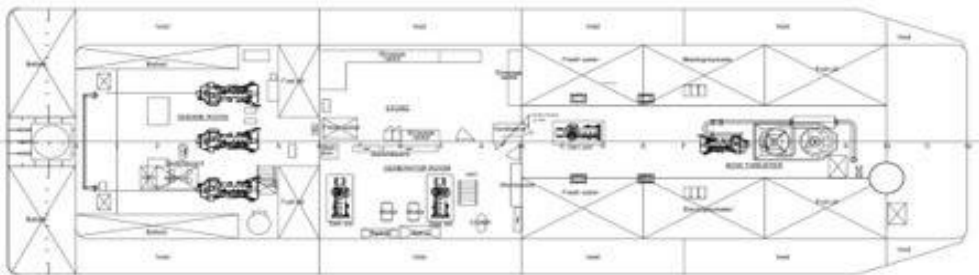

PRINCIPAL DIMENSIONS

Length o.a	36.46m
Breadth o.a	11.04m
Draft	1.05 - 1.6m
GRT	282
NRT	84
Clear Deck	180m ²
Max. Deck Load	2.5 ton/m ²

MISCELLANEOUS

Hydraulic Deck Cranes	HEILA 140 tm, 10 tons at 12.25m Aft crane 0.7 tons at 6m
Towing Winch	23.5 tons
Tugger Winch	10 tons

ALMA CONQUEST

Multipurpose Workboat

Deckstore

Deckhouse

Wheelhouse

OVERALL DIMENSIONS | DIMENSIONI DI INGOMBRO

ALMA SHIPPING

Head office: 26 avenue de Saint Cloud 78000 Versailles