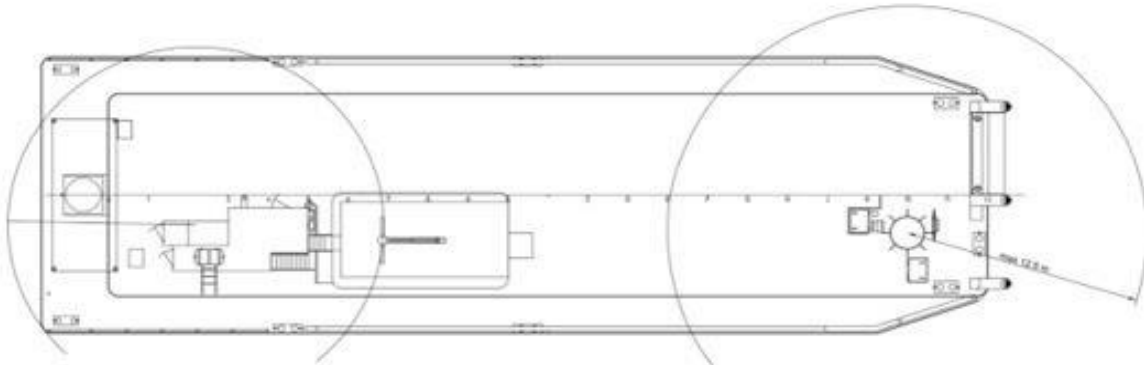

ALMA CONQUEST

Multipurpose Workboat

Deckstore

Deckhouse

Wheelhouse

OVERALL DIMENSIONS | DIMENSIONI DI INGOMBRO

ALMA SHIPPING

Head office: 26 avenue de Saint Cloud 78000 Versailles