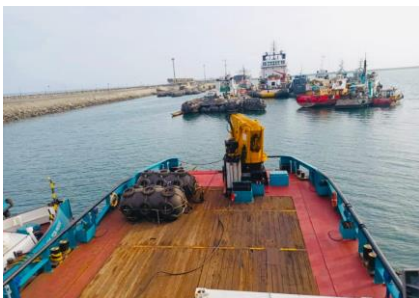

ALMA CONQUEST

Multipurpose Workboat

ALMA SHIPPING

Head office: 26 avenue de Saint Cloud 78000 Versailles

www.almashipping.com / chartering@almashipping.com

Details are believed to be correct but cannot be guaranteed and are subject to change