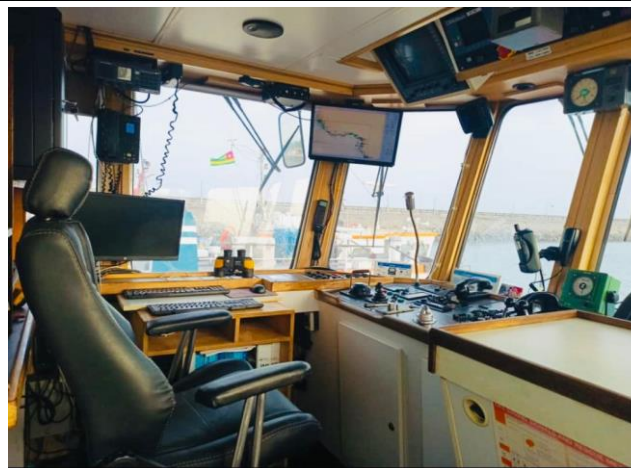

ALMA CONQUEST

Multipurpose Workboat

ALMA SHIPPING

Head office: 26 avenue de Saint Cloud 78000 Versailles

www.almashipping.com / chartering@almashipping.com

Details are believed to be correct but cannot be guaranteed and are subject to change