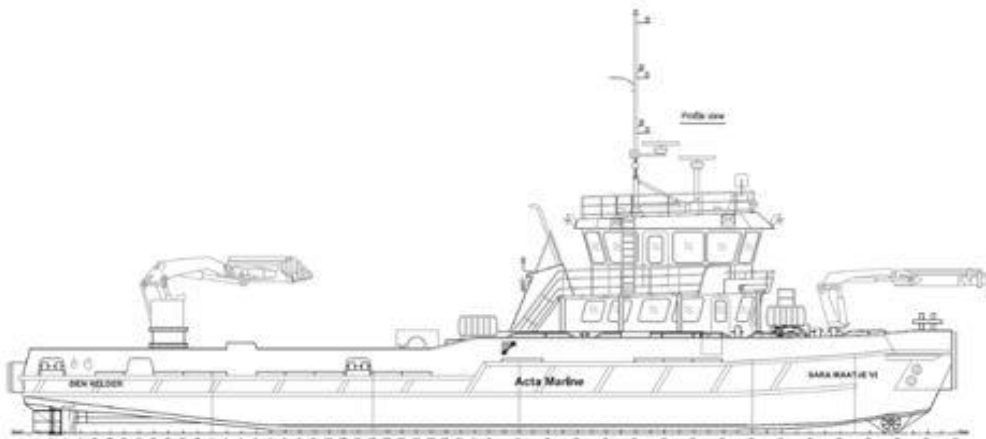

# COASTAL SAGA

Multipurpose Workboat & Survey Vessel

Wheelhouse Top

Wheelhouse Deck

**ALMA SHIPPING**

Head office: 26 avenue de Saint Cloud 78000 Versailles

[www.almashipping.com](http://www.almashipping.com) / [chartering@almashipping.com](mailto:chartering@almashipping.com)