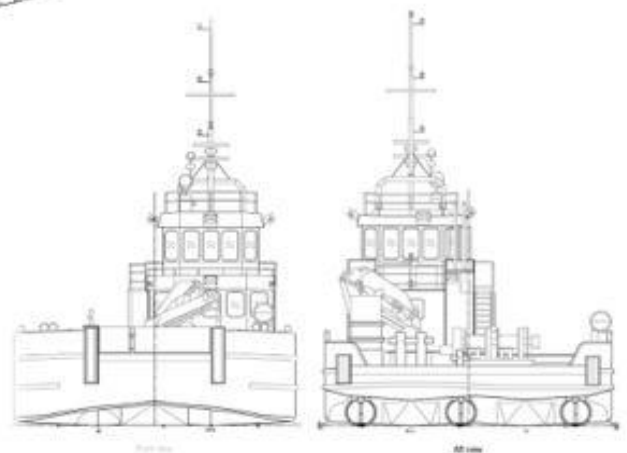

# COASTAL SAGA

Multipurpose Workboat & Survey Vessel

Wheelhouse Top

Wheelhouse Deck

**ALMA SHIPPING**

Head office: 26 avenue de Saint Cloud 78000 Versailles

[www.almashipping.com](http://www.almashipping.com) / [chartering@almashipping.com](mailto:chartering@almashipping.com)