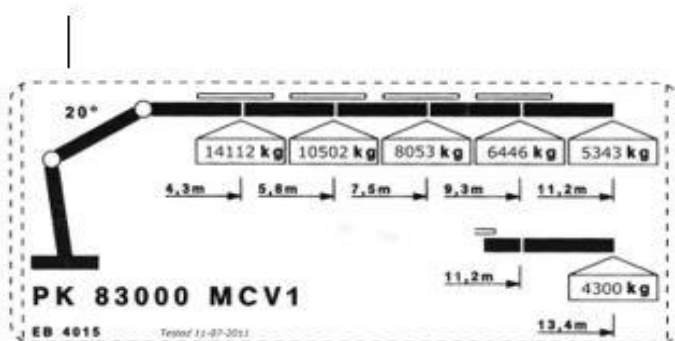

### PRINCIPAL DIMENSIONS

Length o.a	32.8m
Breadth o.a	10m
Draft	1.25 - 1.39m
GRT	196
NRT	58
Clear Deck	122m <sup>2</sup>
Max. Deck Load	3 ton/m <sup>2</sup>

### MISCELLANEOUS

Hydraulic Deck Crane	83 tm, 4.3 tons at 13.4m
	25 tm, 1.1 ton at 14.1m
Towing Winch	SWL 20 tons on top layer

# COASTAL SAGA

Multipurpose Workboat & Survey Vessel

Wheelhouse Top

Wheelhouse Deck

**ALMA SHIPPING**

Head office: 26 avenue de Saint Cloud 78000 Versailles

[www.almashipping.com](http://www.almashipping.com) / [chartering@almashipping.com](mailto:chartering@almashipping.com)