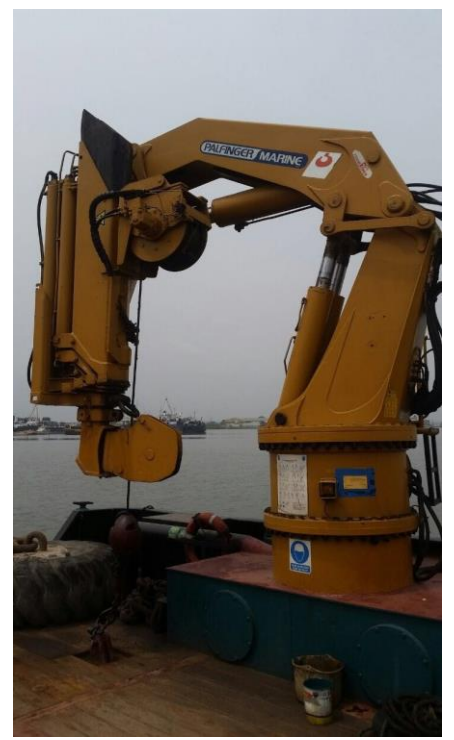

COASTAL SAGA

Multipurpose Workboat & Survey Vessel

ALMA SHIPPING

Head office: 26 avenue de Saint Cloud 78000 Versailles

www.almashipping.com / chartering@almashipping.com

Details are believed to be correct but cannot be guaranteed and are subject to change